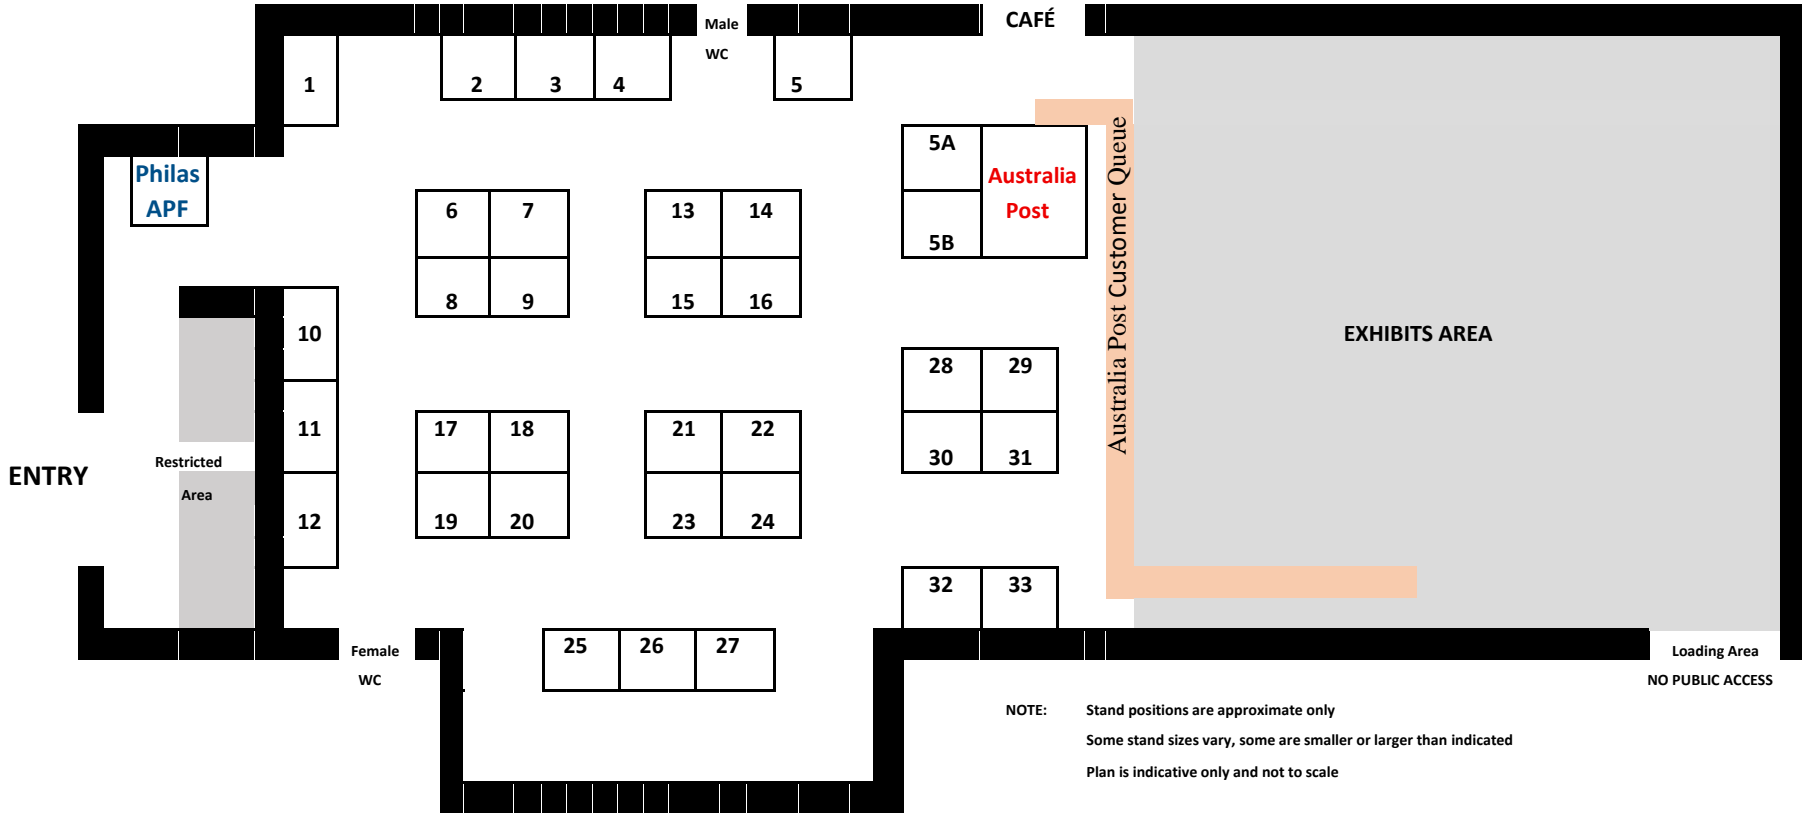

Sydney Stamp & Coin Expo 2025 Floor Plan

STANDHOLDERS			Philatelic Association of NSW (Philas)		Australian Philatelic Federation (APF)	
1	Craig Chappell	12	Smiths Stamps & Collect	23	Pacific Rim Coins	
2	J Mowbray (NZ)	13	Compustamp (USA)	24	Peter Varley	
3 & 4	Eureka Coins, Banknote and Collectables	14	Burstamp	25	Pittwater Philatelic Service	
5	Bexley Stamp and Coin Accessories	15	Ian Perry Stamps	26	Phoenix Stamp Auctions	
5A	David Feldman (UK)	16	VST Accessories	27	Renniks	
5B	MINT 901	17	Coastal Stamps and Covers	28 & 30	Wynyard Coin Centre	
6 & 8	Abacus Auctions	18	Shields Stamps and Coins	29	Brisbane Stamps and Collectables	
7	Ace Stamp Auctions	19	Phillip Moorhouse	31	AAA Stamps	
9	Philip James Collectables	20	Corinphila (Switzerland)	32	Spink (UK)	
10	Richard Juzwin Stamps	21	Willard Allmann (USA)	33	Cards of YesterYear P/L	
11	Tristan Brittain (UK)	22	Edlins of Canberra		Australia Post	